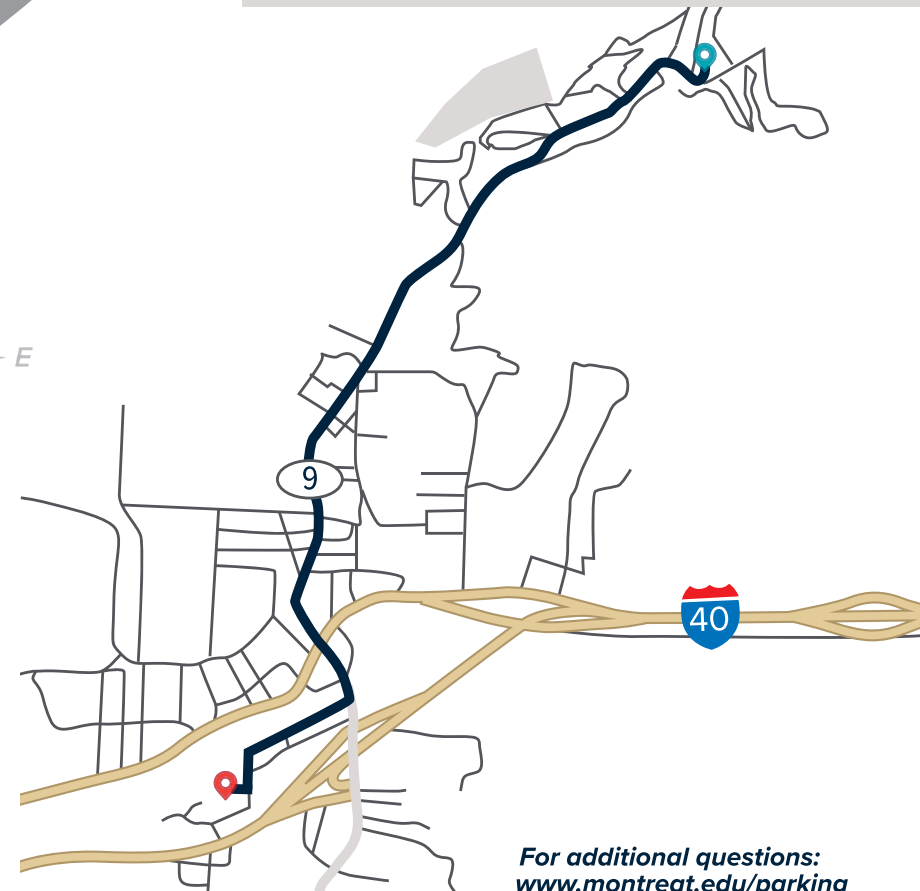

- Student Parking - Blue Permit**
Between 7 AM - 5:30 PM, student parking only
shuttle runs every 45 minutes between the main
campus, Ridgecrest, & the Black Mountain campus
- Shuttle Stop**

NOTE: The college parking policy map is in effect when classes are in session. This map shows approximate locations of parking and does not account for signs or markings that indicate otherwise. Please follow all signage and markings on campus as they appear.

Directions

📍 **Main Campus**
310 Gaither Circle Montreat, NC 28757

Turn left onto Assembly Dr.
0.9 mi

Continue onto NC-9 S.
1.8 mi

Continue straight to stay on NC-9 S.
466 ft

Turn right onto Vance Ave.
0.5 mi

Destination will be on your right.

📍 **Black Mountain Campus**
191 Vance Ave Black Mountain, NC 28711

For additional questions:
www.montreat.edu/parking