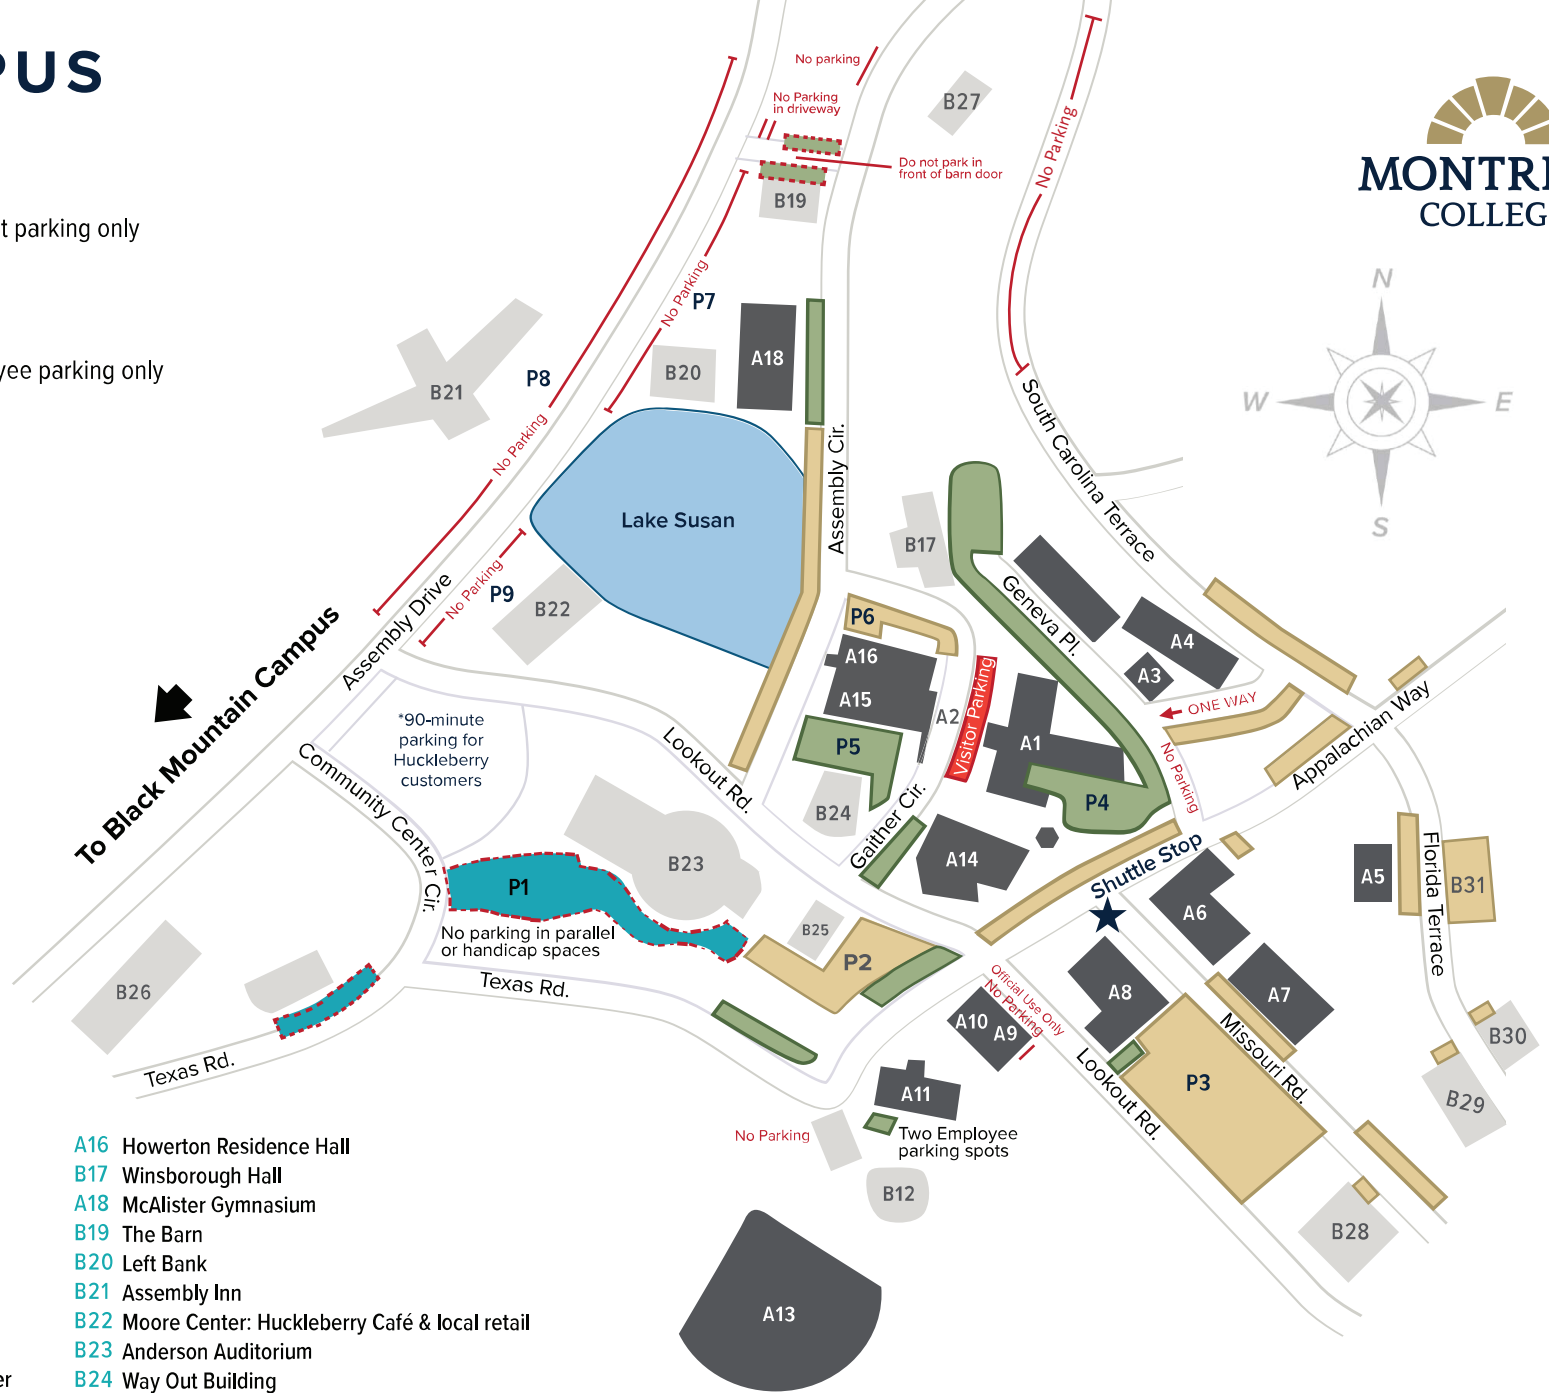

MAIN CAMPUS

- | | |
|---|--|
| <ul style="list-style-type: none"> A1 Gaither Hall & Graham Chapel A2 Gaither Commons A3 McLeod Hall A4 Davis Hall A5 Anderson House A6 McGregor Hall A7 Anderson Hall A8 L. Nelson Bell Library & Wellness Center A9 Chapel of the Prodigal A10 McGowan Center for Christian Studies A11 Morgan Hall B12 Swimming Pool A13 Newell Baseball Field A14 W.H. Belk Campus Center & Campus Store A15 Howerton Dining Hall | <ul style="list-style-type: none"> A16 Howerton Residence Hall B17 Winsborough Hall A18 McAlister Gymnasium B19 The Barn B20 Left Bank B21 Assembly Inn B22 Moore Center: Huckleberry Café & local retail B23 Anderson Auditorium B24 Way Out Building B25 Allen Building B26 Cornwall Tennis Center B27 Webbwood Apartments B28 Lookout Lodge B29 Balsam Lodge B30 Sylvan Lodge B31 Private Lot |
|---|--|

- Student Parking - Blue Permit**
Between 7 AM - 5:30 PM, student parking only
shuttle runs every 45 minutes between the main
campus, Ridgecrest, & the Black Mountain campus
- Shuttle Stop**

NOTE: The college parking policy map is in effect when classes are in session. This map shows approximate locations of parking and does not account for signs or markings that indicate otherwise. Please follow all signage and markings on campus as they appear.

Directions

📍 **Main Campus**
310 Gaither Circle Montreat, NC 28757

Turn left onto Assembly Dr.
0.9 mi

Continue onto NC-9 S.
1.8 mi

Continue straight to stay on NC-9 S.
466 ft

Turn right onto Vance Ave.
0.5 mi

Destination will be on your right.

📍 **Black Mountain Campus**
191 Vance Ave Black Mountain, NC 28711

For additional questions:
www.montreat.edu/parking