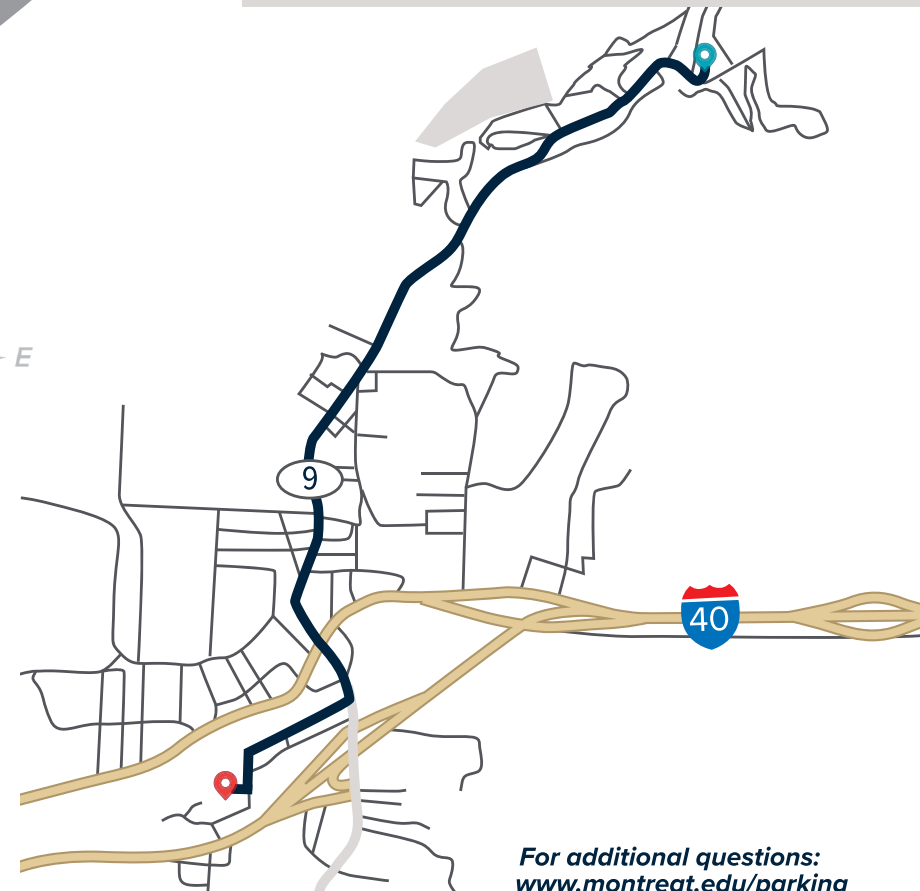

- B16 Howerton Residence Hall
- B17 Winsborough Hall
- A18 McAlister Gymnasium
- B19 The Barn
- B20 Left Bank
- B21 Assembly Inn
- B22 Moore Center: Huckleberry Café & local retail
- B23 Anderson Auditorium
- B24 Way Out Building
- B25 Allen Building
- B26 Cornwall Tennis Center
- B27 Webbwood Apartments
- B28 Lookout Lodge
- B29 Balsalm Lodge
- B30 Sylvan Lodge
- B31 Private Lot

- Student Parking - Blue Permit**
Between 7 AM - 5:30 PM, student parking only
shuttle runs every 45 minutes between the main
campus, Ridgecrest, & the Black Mountain campus
- Shuttle Stop**

NOTE: The college parking policy map is in effect when classes are in session. This map shows approximate locations of parking and does not account for signs or markings that indicate otherwise. Please follow all signage and markings on campus as they appear.

Directions

📍 **Main Campus**
310 Gaither Circle Montreat, NC 28757

Turn left onto Assembly Dr.
0.9 mi

Continue onto NC-9 S.
1.8 mi

Continue straight to stay on NC-9 S.
466 ft

Turn right onto Vance Ave.
0.5 mi

Destination will be on your right.

📍 **Black Mountain Campus**
191 Vance Ave Black Mountain, NC 28711

For additional questions:
www.montreat.edu/parking