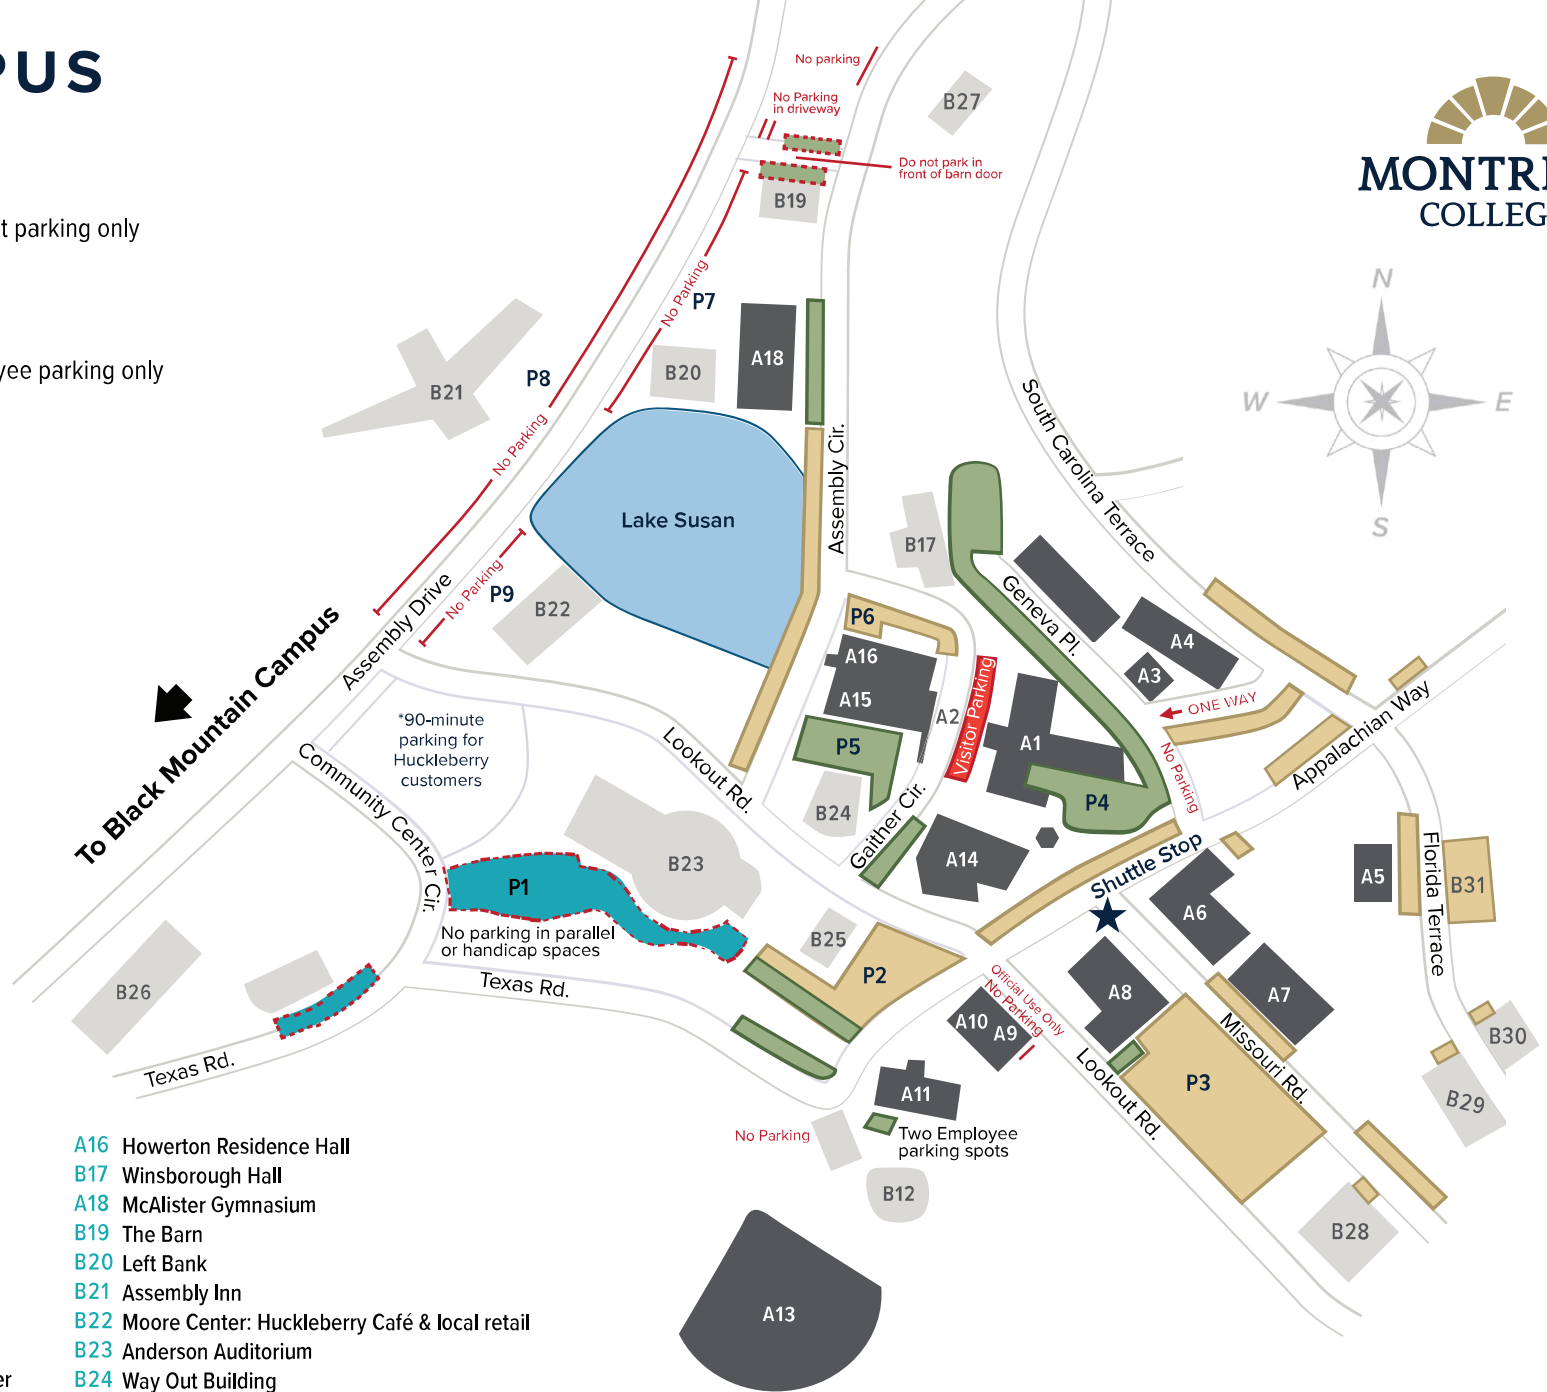

MAIN CAMPUS

- A1 Gaither Hall & Graham Chapel
- A2 Gaither Commons
- A3 McLeod Hall
- A4 Davis Hall
- A5 Anderson House
- A6 McGregor Hall
- A7 Anderson Hall
- A8 L. Nelson Bell Library & Wellness Center
- A9 Chapel of the Prodigal
- A10 McGowan Center for Christian Studies
- A11 Morgan Hall
- B12 Swimming Pool
- A13 Newell Baseball Field
- A14 W.H. Belk Campus Center & Campus Store
- A15 Howerton Dining Hall

- B16 Howerton Residence Hall
- B17 Winsborough Hall
- A18 McAlister Gymnasium
- B19 The Barn
- B20 Left Bank
- B21 Assembly Inn
- B22 Moore Center: Huckleberry Café & local retail
- B23 Anderson Auditorium
- B24 Way Out Building
- B25 Allen Building
- B26 Cornwall Tennis Center
- B27 Webbwood Apartments
- B28 Lookout Lodge
- B29 Balsalm Lodge
- B30 Sylvan Lodge
- B31 Private Lot

- Student Parking - Blue Permit**
Between 7 AM - 5:30 PM, student parking only
shuttle runs every 45 minutes between the main
campus, Ridgecrest, & the Black Mountain campus
- Shuttle Stop**

NOTE: The college parking policy map is in effect when classes are in session. This map shows approximate locations of parking and does not account for signs or markings that indicate otherwise. Please follow all signage and markings on campus as they appear.

Directions

📍 **Main Campus**
310 Gaither Circle Montreat, NC 28757

Turn left onto Assembly Dr.
0.9 mi

Continue onto NC-9 S.
1.8 mi

Continue straight to stay on NC-9 S.
466 ft

Turn right onto Vance Ave.
0.5 mi