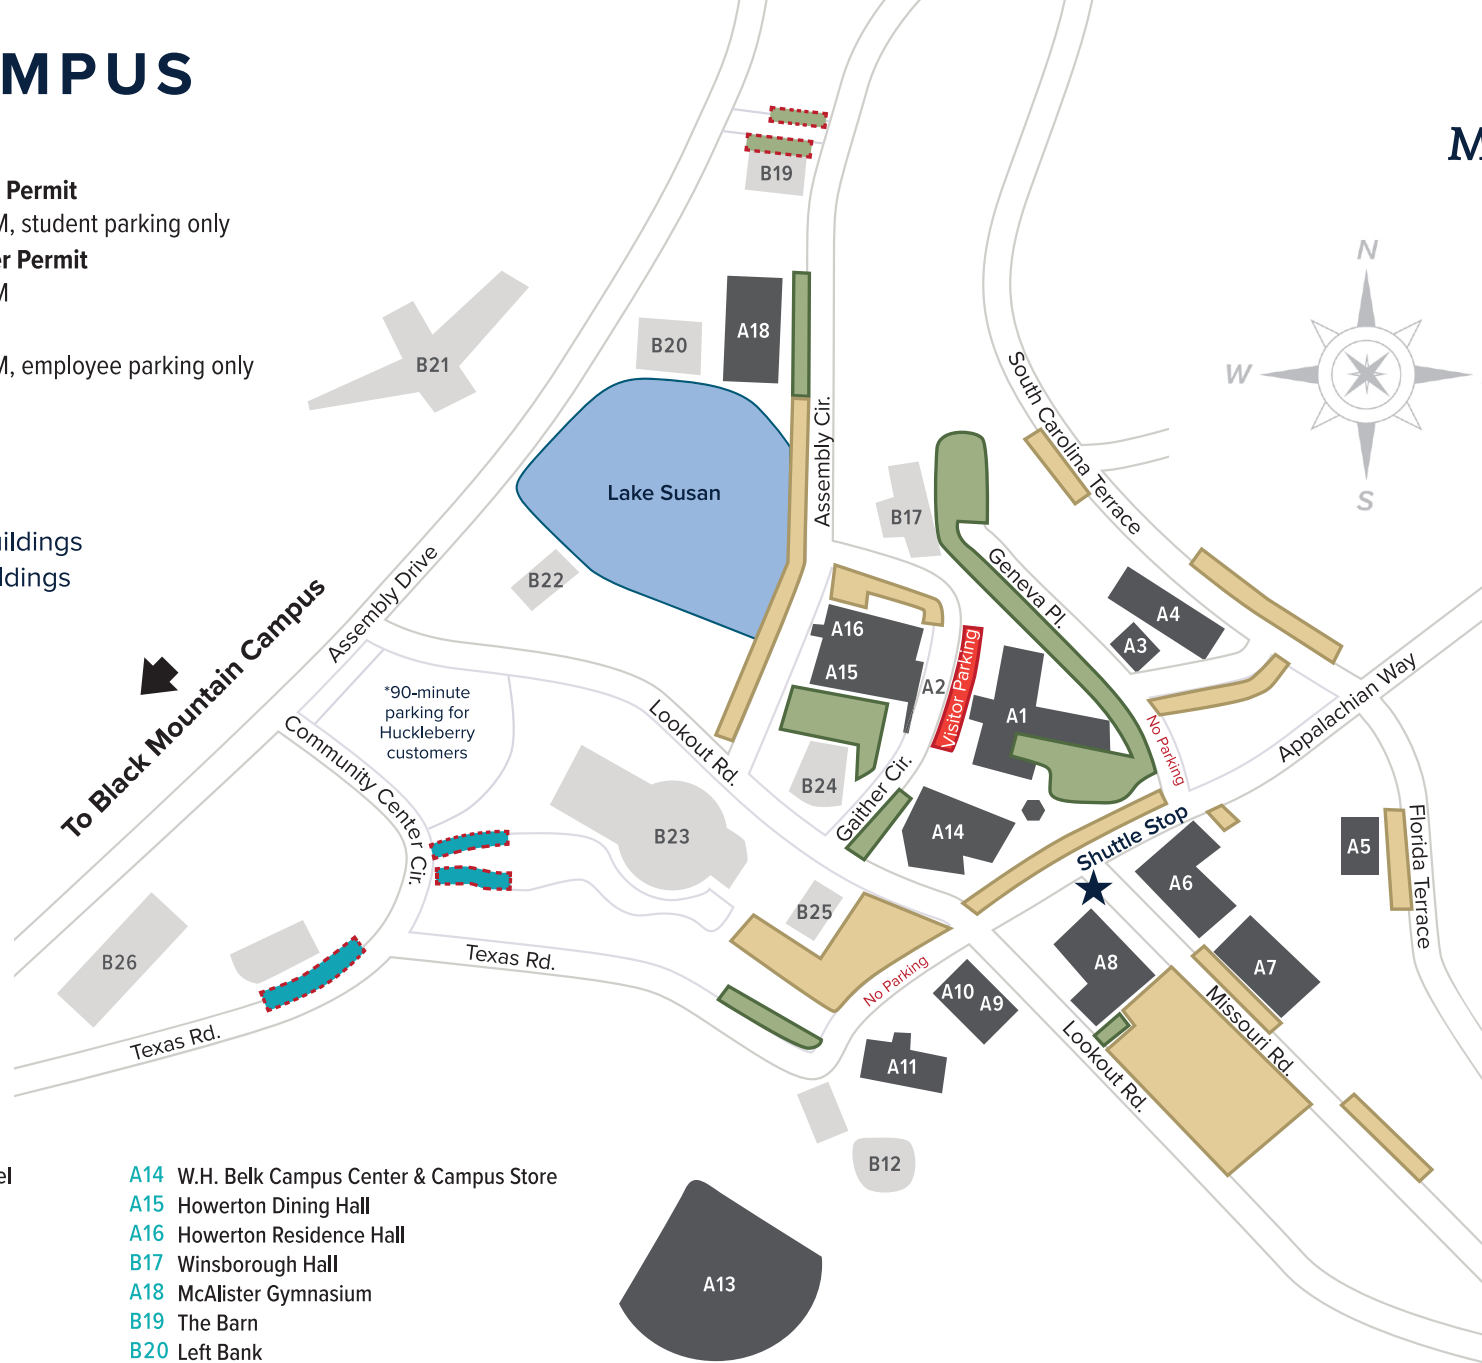

MAIN CAMPUS

- **Student Parking - Gold Permit**
  Between 7 AM - 5:30 PM, student parking only
- **Student Parking - Silver Permit**
  Between 7 AM - 5:30 PM
- **Employee Parking**
  Between 7 AM - 5:30 PM, employee parking only
- **No overnight parking**

- Montreat College Buildings
- Privately Owned Buildings

*90-minute parking for Huckleberry customers

MAIN CAMPUS

- A1 Gaither Hall & Graham Chapel - A2 Gaither Commons - A3 McLeod Hall - A4 Davis Hall - A5 Anderson House - A6 McGregor Hall - A7 Anderson Hall - A8 L. Nelson Bell Library & Wellness Center - A9 Chapel of the Prodigal - A10 McGowan Center for Christian Studies - A11 Morgan Hall - B12 Swimming Pool - A13 Newell Baseball Field	- A14 W.H. Belk Campus Center & Campus Store - A15 Howerton Dining Hall - A16 Howerton Residence Hall - B17 Winsborough Hall - A18 McAlister Gymnasium - B19 The Barn - B20 Left Bank - B21 Assembly Inn - B22 Moore Center: Huckleberry Café & local retail - B23 Anderson Auditorium - B24 Way Out Building - B25 Allen Building - B26 Cornwall Tennis Center

NOTE: The college parking policy map is in effect when classes are in session. This map shows approximate locations of parking and does not account for signs or markings that indicate otherwise. Please follow all signage and markings on campus as they appear.