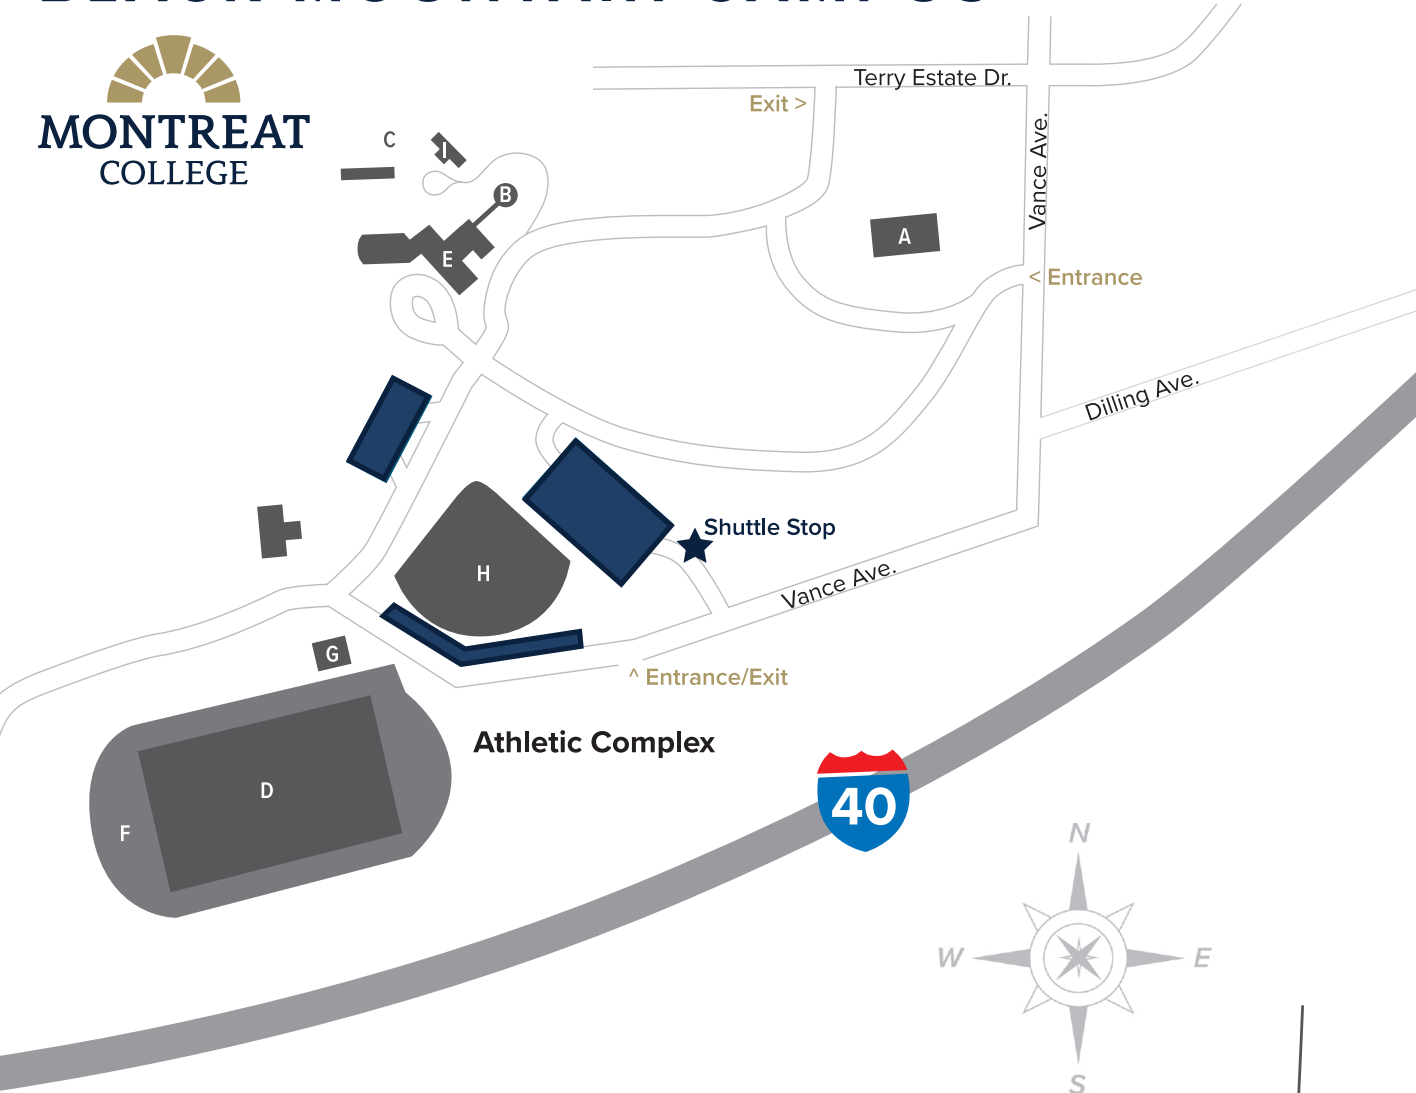

BLACK MOUNTAIN CAMPUS