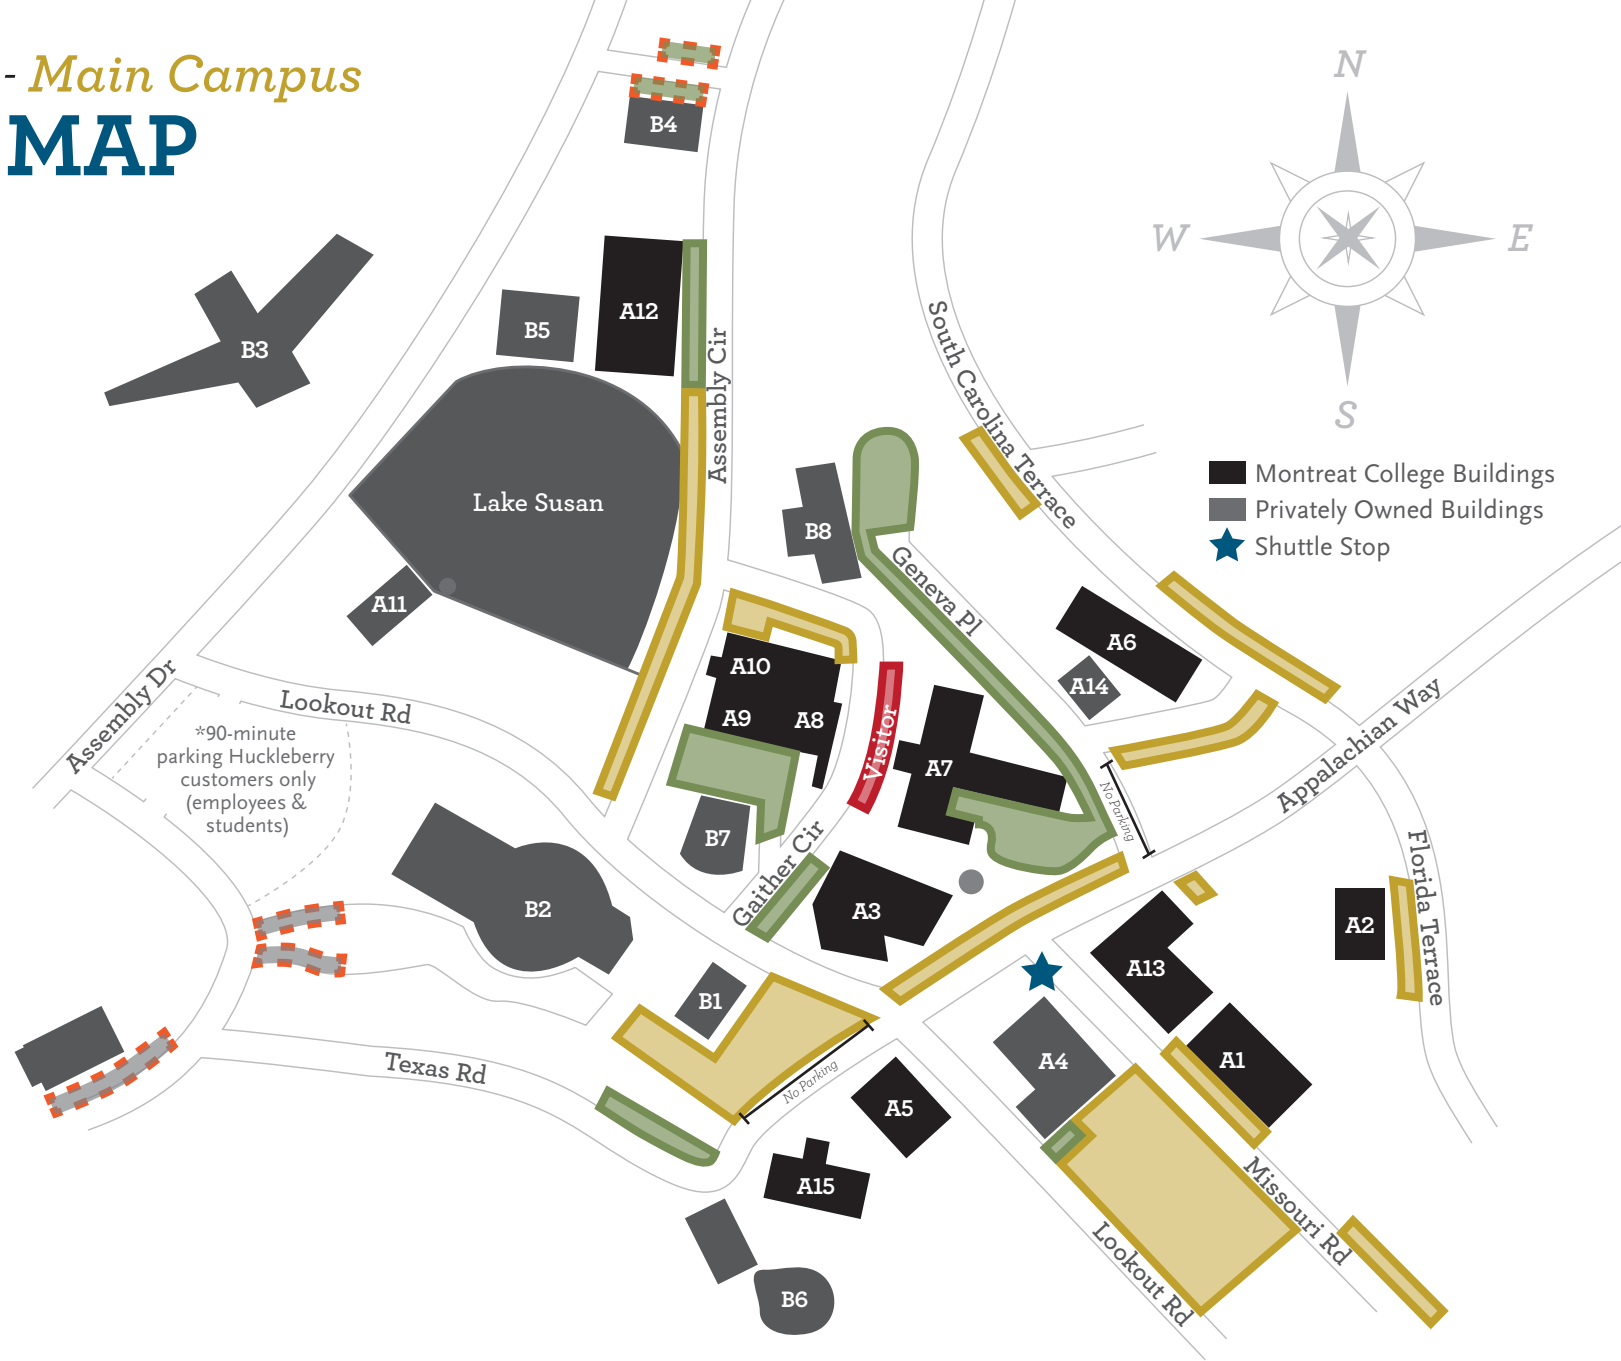

Montreat College - Main Campus

PARKING MAP

- Allen Building B1
- Anderson Auditorium..... B2
- Anderson Hall..... A1
- Anderson House..... A2
- Assembly Inn B3
- The Barn..... B4
- Belk Student Center..... A3
- L. Nelson Bell Library/
Wellness Center..... A4
- Chapel of the Prodigal &
McGowan Center for
Christian Studies A5
- Davis Hall A6
- Gaither Hall &
Graham Chapel..... A7
- Gaither Commons A8
- Howerton Dining Hall..... A9
- Howerton Hall A10
- Huckleberry Café A11
- Left Bank B5
- McAlister Gymnasium..... A12
- McGregor Hall..... A13
- McLeod Hall A14
- Morgan Hall..... A15
- Swimming Pool B6
- Way Out Building..... B7
- Winsborough Hall B8

NOTE: The college parking policy map is in effect from August 15 through May 15 when classes are in session. This map shows approximate locations of parking and does not account for signs or markings that indicate otherwise. Please follow all signage and markings on campus as they appear.

Montreat College - *Black Mountain Campus*

PARKING MAP

- Administraton Building..... C1
- Climbing Tower..... C2
- Eagle Pavilion..... C3
- Gazebo..... C4
- High Ropes Course C5
- Howard Fisher Memorial Field C6
- Manager's House C7
- Manor House C8
- Pulliam Stadium C9
- Restrooms..... C10
- Roxy Hines Softball Field C11
- Youth Center..... C12

Student Parking - Blue Permit

Between 7a.m. - 5:30p.m., Student parking only

The Commuter Shuttle runs every 45 minutes between the Main Campus, Ridgecrest, and the Black Mountain Campus.

NOTE:

The college parking policy map is in effect from August 15 through May 15 when classes are in session. This map shows approximate locations of parking and does not account for signs or markings that indicate otherwise. Please follow all signage and markings on campus as they appear.