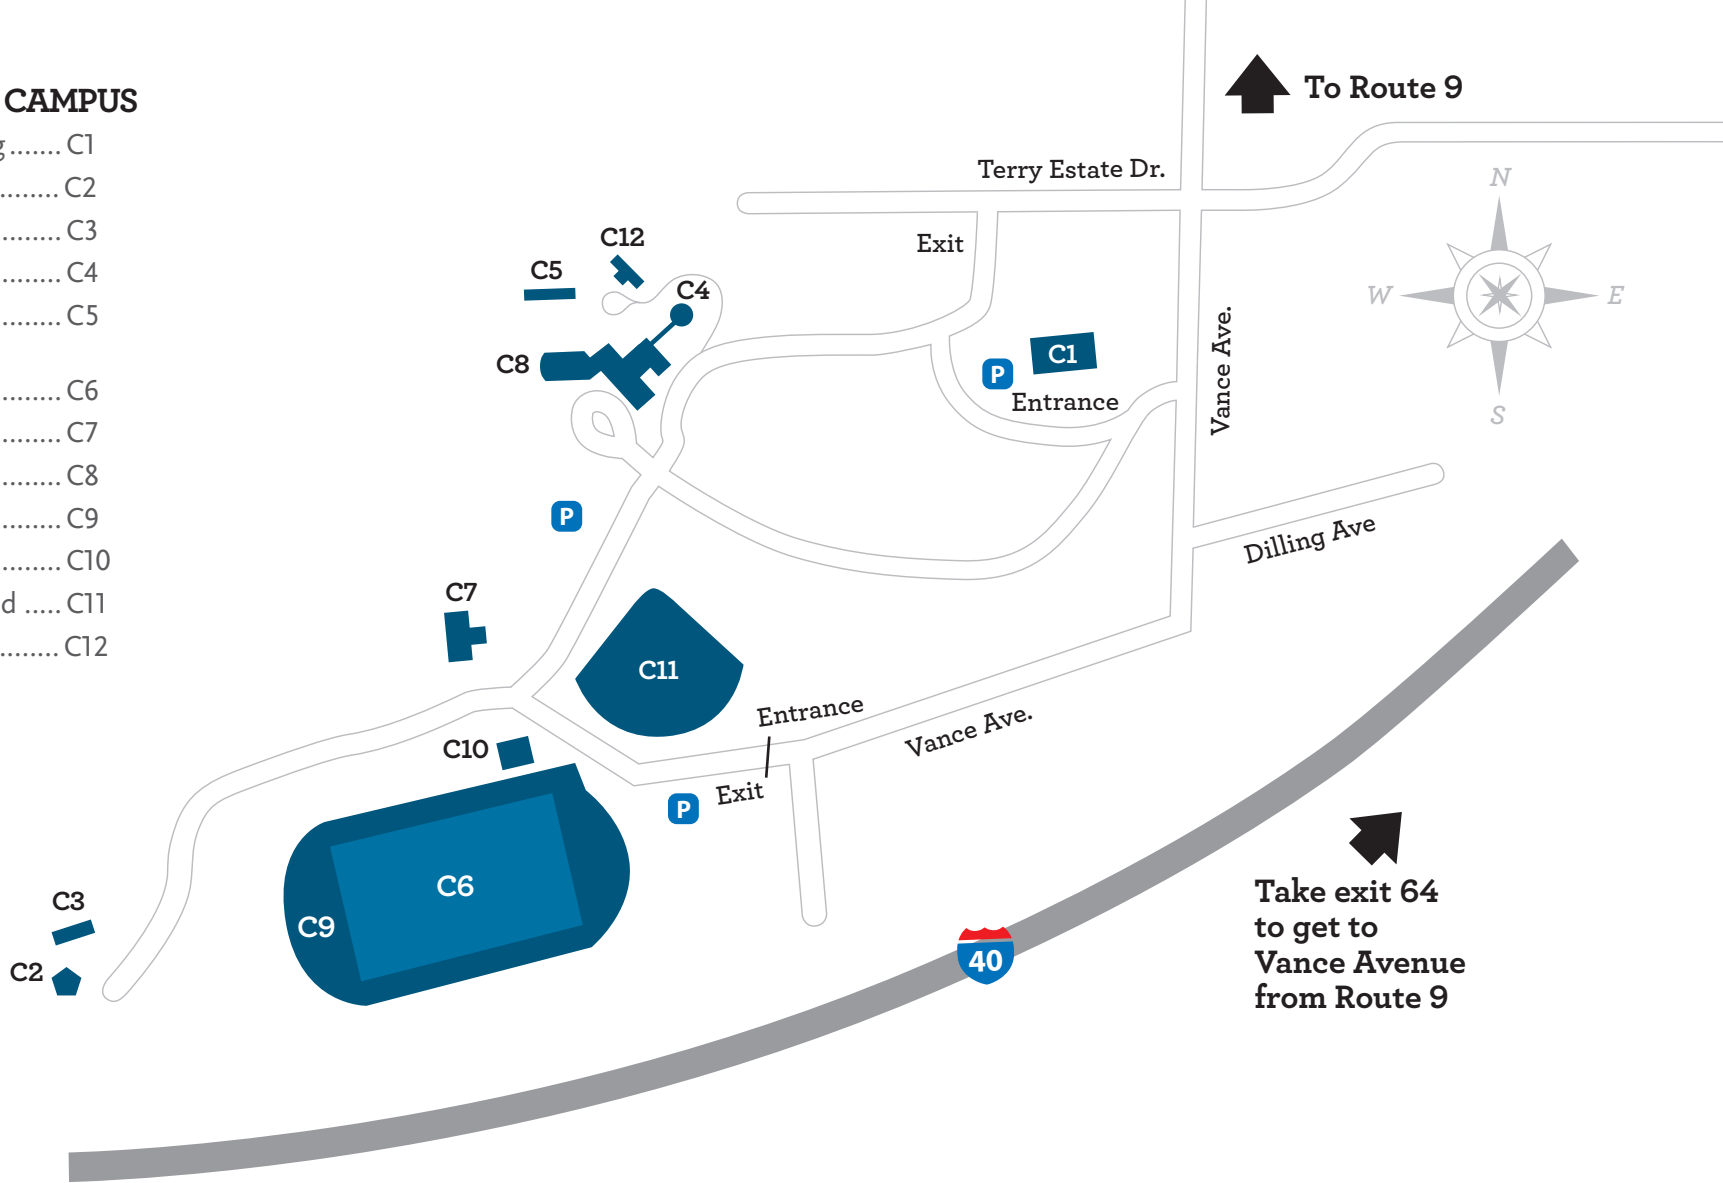

Montreat College CAMPUS MAP

MAIN CAMPUS

Allen Building	B1
Anderson Auditorium.....	B2
Anderson Hall.....	A1
Anderson House.....	A2
Assembly Inn	B3
The Barn.....	B4
Belk Student Center.....	A3
L. Nelson Bell Library/ Wellness Center.....	A4
Chapel of the Prodigal & McGowan Center for Christian Studies	A5
Davis Hall	A6
Gaither Hall & Graham Chapel.....	A7
Gaither Commons	A8
Howerton Dining Hall.....	A9
Howerton Hall	A10
Huckleberry Café	A11
Left Bank.....	B5
McAlister Gymnasium.....	A12
McGregor Hall.....	A13
McLeod Hall	A14
Newell Baseball Field	A15
Morgan Hall.....	A16
Swimming Pool	B6
Tennis Courts.....	B7
Way Out Building.....	B8
Winsborough Hall	B9

BLACK MOUNTAIN CAMPUS

- Administration Building..... C1
- Climbing Tower..... C2
- Eagle Pavilion..... C3
- Gazebo..... C4
- High Ropes Course C5
- Howard Fisher
Memorial Field C6
- Manager's House C7
- Manor House C8
- Pulliam Stadium C9
- Restrooms..... C10
- Roxy Hines Softball Field C11
- Youth Center C12

Montreat Campus
310 Gaither Circle, Montreat, NC 28757

Black Mountain Campus
191 Vance Avenue, Black Mountain, NC 28711

www.montreat.edu