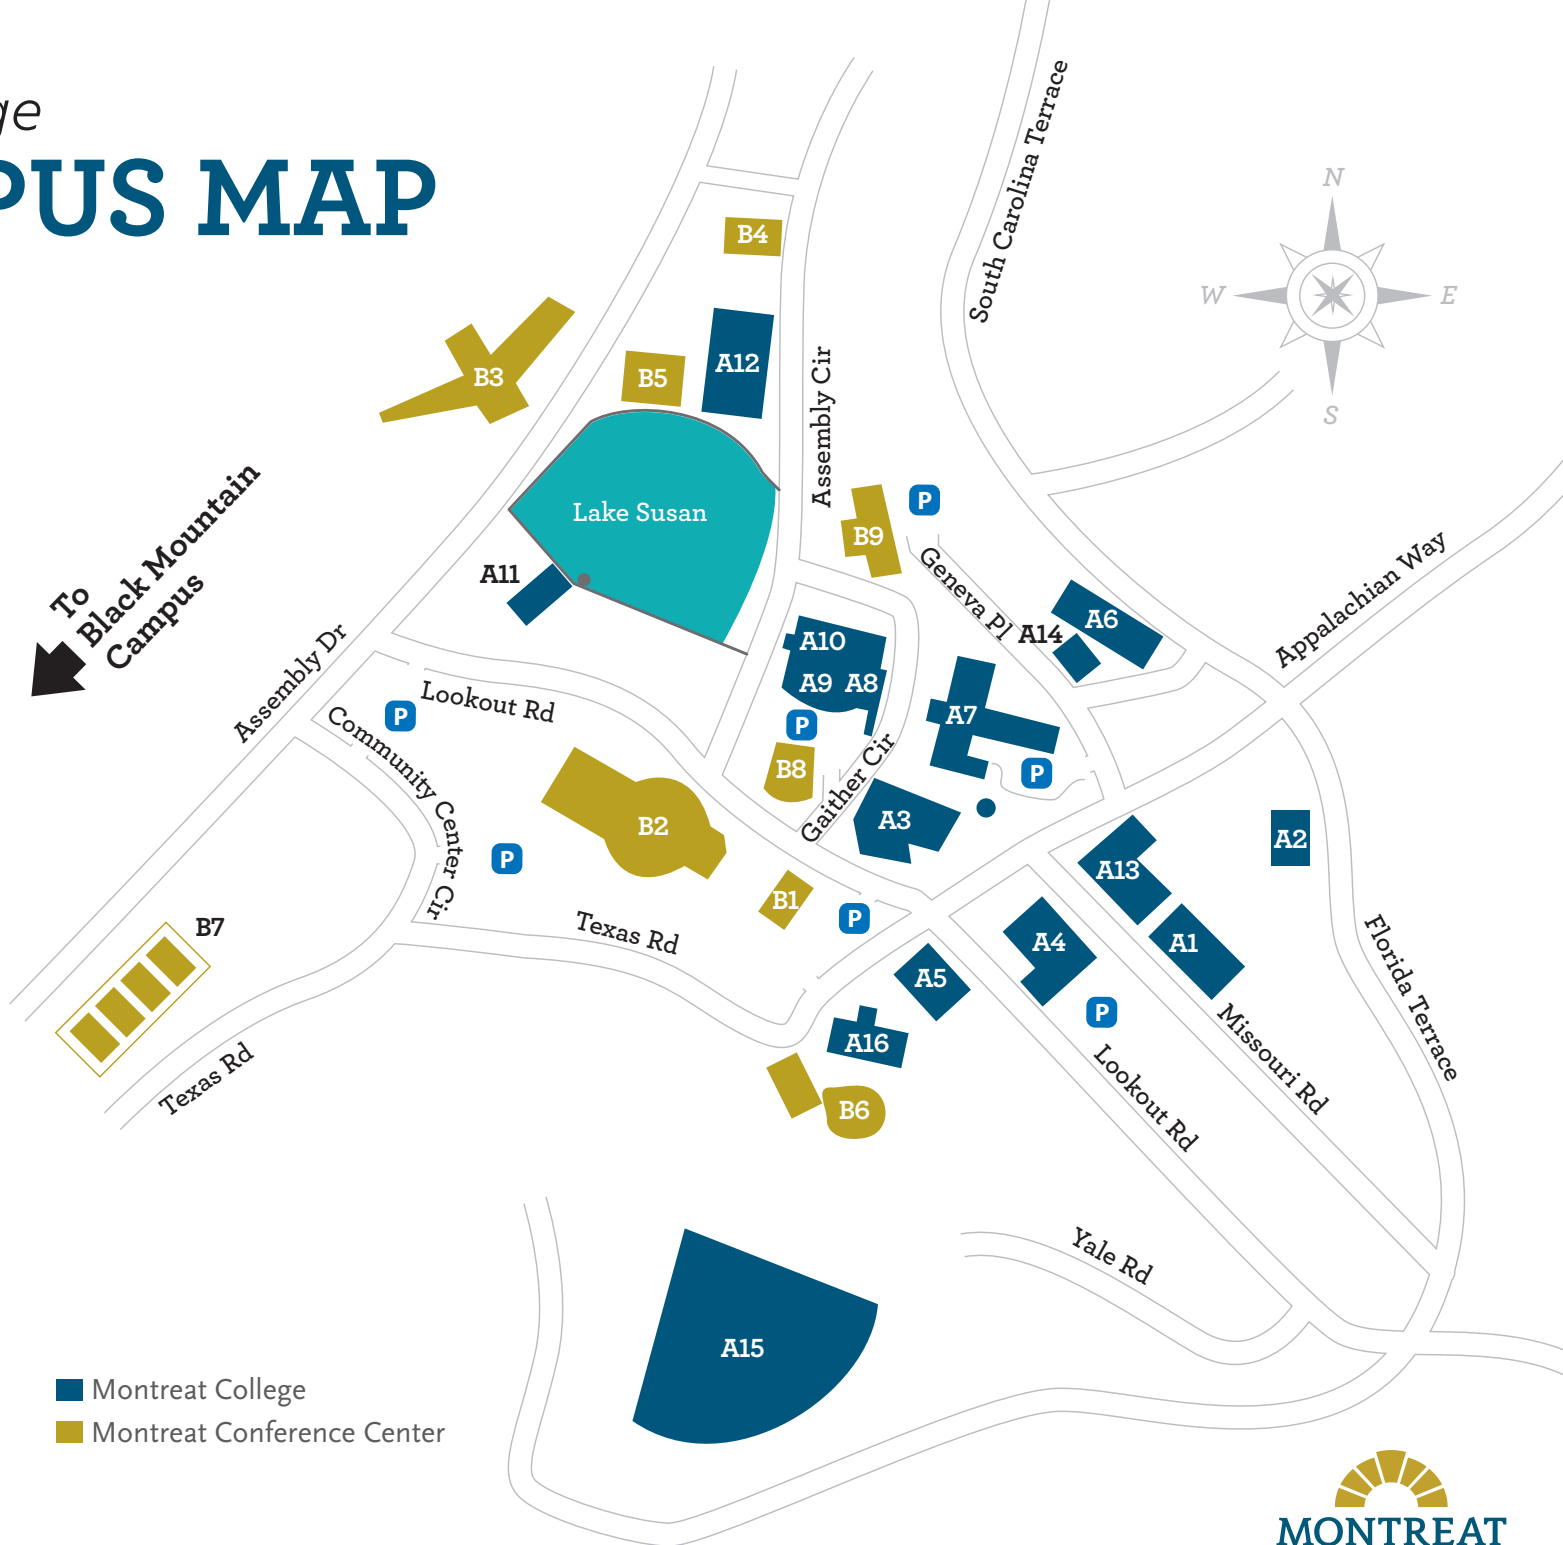

Montreat College CAMPUS MAP

MAIN CAMPUS

Allen Building	B1
Anderson Auditorium.....	B2
Anderson Hall.....	A1
Anderson House.....	A2
Assembly Inn	B3
The Barn.....	B4
Belk Student Center.....	A3
L. Nelson Bell Library/ Wellness Center.....	A4
Chapel of the Prodigal & McGowan Center for Christian Studies	A5
Davis Hall	A6
Gaither Hall & Graham Chapel.....	A7
Gaither Commons	A8
Howerton Dining Hall.....	A9
Howerton Hall	A10
Huckleberry Café	A11
Left Bank.....	B5
McAlister Gymnasium.....	A12
McGregor Hall.....	A13
McLeod Hall	A14
Newell Baseball Field	A15
Morgan Hall.....	A16
Swimming Pool	B6
Tennis Courts.....	B7
Way Out Building.....	B8
Winsborough Hall	B9

BLACK MOUNTAIN CAMPUS

- Administration Building..... C1
- Climbing Tower..... C2
- Eagle Pavilion..... C3
- Gazebo..... C4
- High Ropes Course C5
- Howard Fisher
Memorial Field C6
- Manager's House C7
- Manor House C8
- Pulliam Stadium C9
- Restrooms..... C10
- Roxy Hines Softball Field C11
- Youth Center C12

Montreat Campus
310 Gaither Circle, Montreat, NC 28757

Black Mountain Campus
191 Vance Avenue, Black Mountain, NC 28711

www.montreat.edu