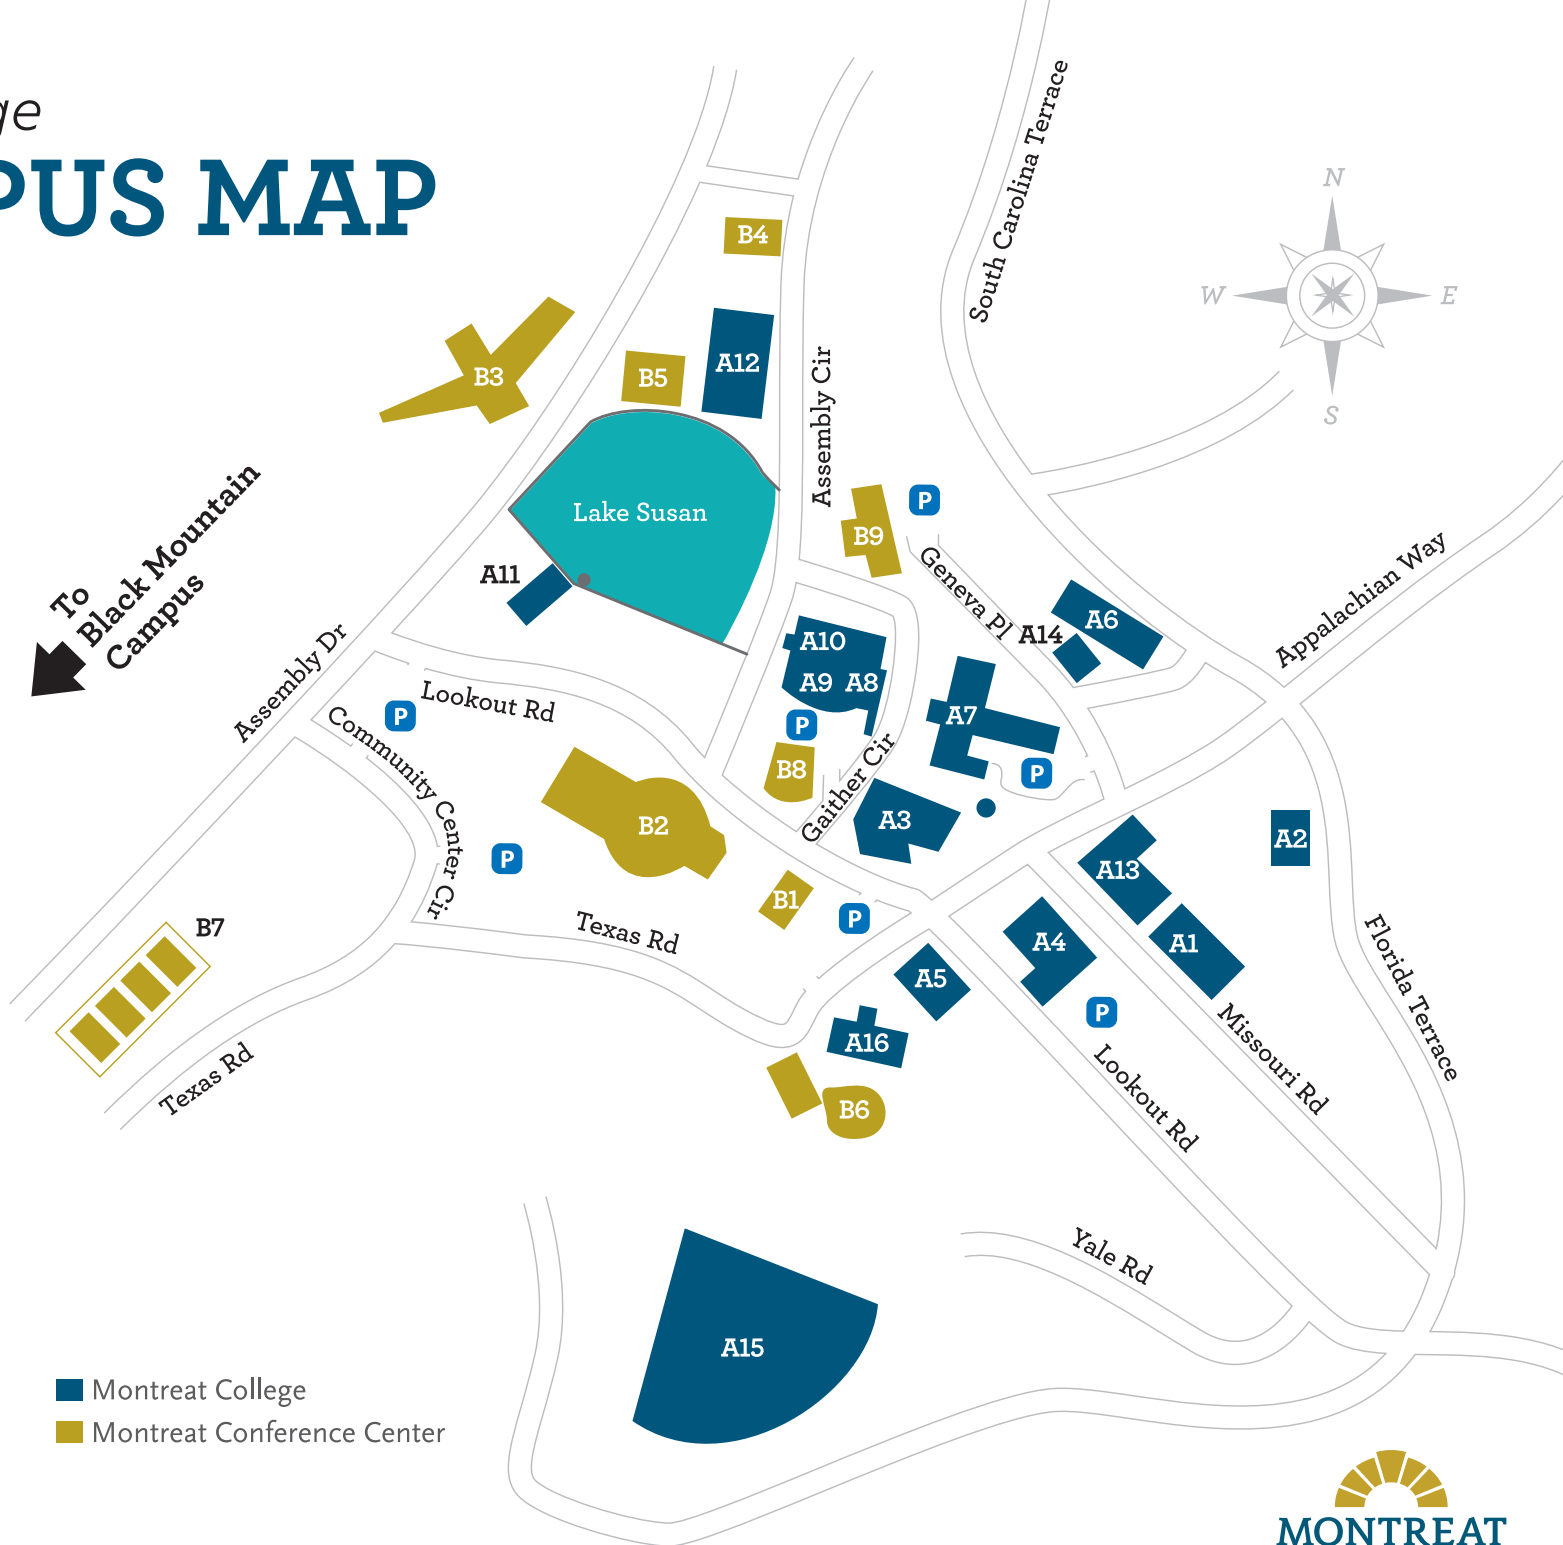

Montreat College CAMPUS MAP

MAIN CAMPUS

Allen Building	B1
Anderson Auditorium.....	B2
Anderson Hall.....	A1
Anderson House.....	A2
Assembly Inn	B3
The Barn.....	B4
Belk Student Center.....	A3
L. Nelson Bell Library/ Wellness Center.....	A4
Chapel of the Prodigal & McGowan Center for Christian Studies	A5
Davis Hall	A6
Gaither Hall & Graham Chapel.....	A7
Gaither Commons	A8
Howerton Dining Hall.....	A9
Howerton Hall	A10
Huckleberry Café	A11
Left Bank.....	B5
McAlister Gymnasium.....	A12
McGregor Hall.....	A13
McLeod Hall	A14
Newell Baseball Field	A15
Morgan Hall.....	A16
Swimming Pool	B6
Tennis Courts.....	B7
Way Out Building.....	B8
Winsborough Hall	B9

BLACK MOUNTAIN CAMPUS

- Administraton Building..... C1
- Climbing Tower..... C2
- Eagle Pavilion..... C3
- Gazebo..... C4
- High Ropes Course C5
- Howard Fisher
Memorial Field C6
- Manager's House C7
- Manor House C8
- Pulliam Stadium C9
- Restrooms..... C10
- Roxy Hines Softball Field C11
- Youth Center C12

Montreat Campus
310 Gaither Circle, Montreat, NC 28757

Black Mountain Campus
191 Vance Avenue, Black Mountain, NC 28711

www.montreat.edu