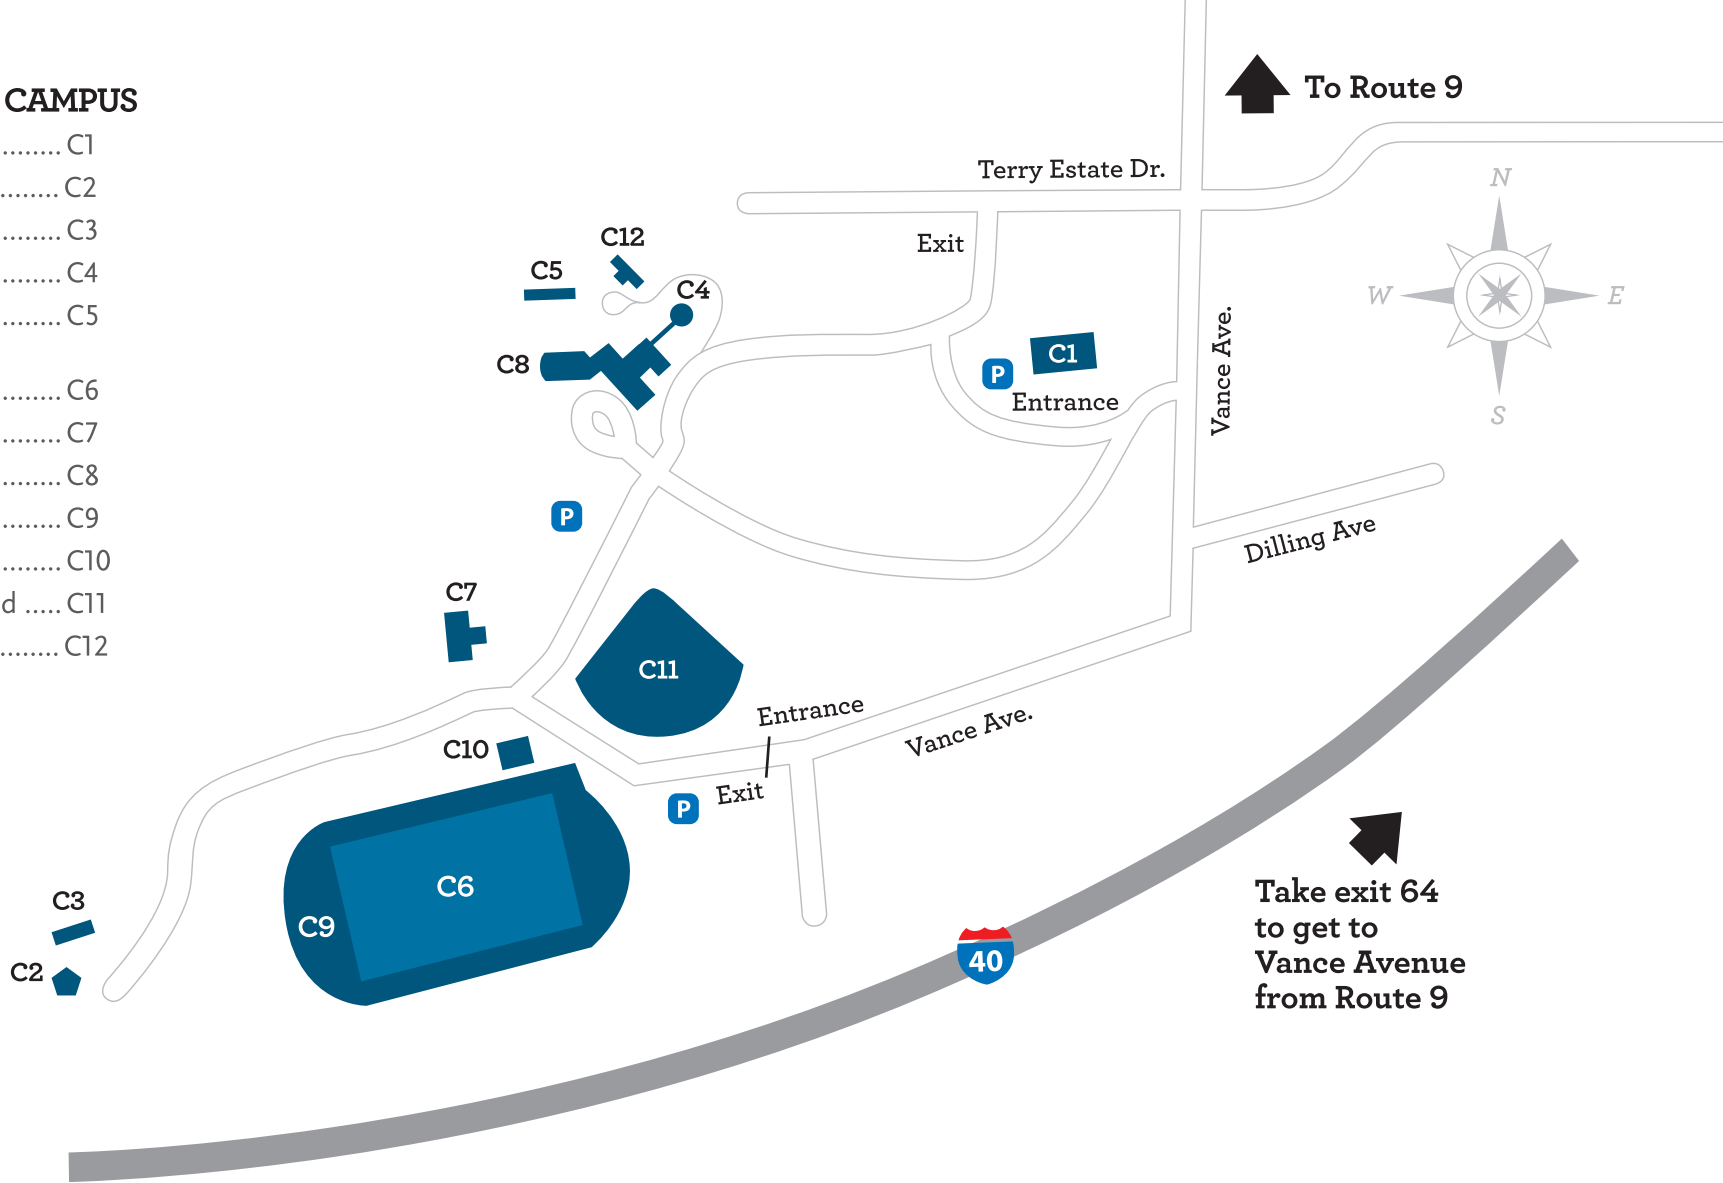

Montreat College CAMPUS MAP

MAIN CAMPUS

Allen Building	B1
Anderson Auditorium.....	B2
Anderson Hall.....	A1
Anderson House.....	A2
Assembly Inn	B3
The Barn.....	B4
Belk Student Center.....	A3
L. Nelson Bell Library/ Wellness Center.....	A4
Chapel of the Prodigal & McGowan Center for Christian Studies	A5
Davis Hall	A6
Gaither Hall & Graham Chapel.....	A7
Gaither Commons	A8
Howerton Dining Hall.....	A9
Howerton Hall	A10
Huckleberry Café	A11
Left Bank.....	B5
McAlister Gymnasium.....	A12
McGregor Hall.....	A13
McLeod Hall	A14
Newell Baseball Field	A15
Morgan Hall.....	A16
Swimming Pool	B6
Tennis Courts.....	B7
Way Out Building.....	B8
Winsborough Hall	B9

BLACK MOUNTAIN CAMPUS

- Administraton Building..... C1
- Climbing Tower..... C2
- Eagle Pavilion..... C3
- Gazebo..... C4
- High Ropes Course C5
- Howard Fisher
Memorial Field C6
- Manager's House C7
- Manor House C8
- Pulliam Stadium C9
- Restrooms..... C10
- Roxy Hines Softball Field C11
- Youth Center C12

Montreat Campus
310 Gaither Circle, Montreat, NC 28757

Black Mountain Campus
191 Vance Avenue, Black Mountain, NC 28711

www.montreat.edu